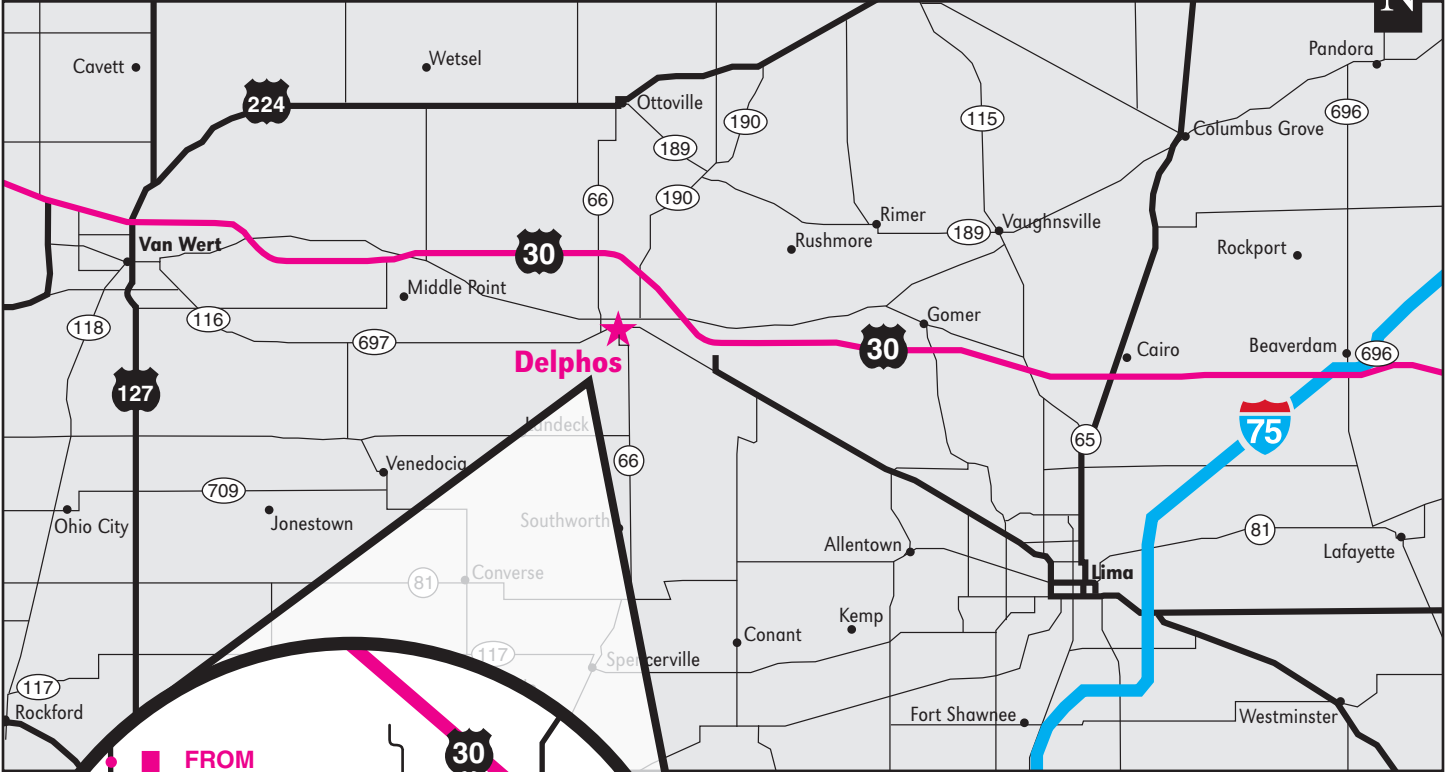

ULTIMATE SYSTEMS, LTD.
MAP AND DIRECTIONS

Note: Delphos, Ohio is located in the Eastern Standard Time Zone

Approximate Miles To Delphos, Ohio From Select Cities:

Fort Wayne, IN	56 Miles	Indianapolis, IN	172 Miles
Toledo, OH	90 Miles	Cleveland, OH	183 Miles
Columbus, OH	113 Miles	Chicago, IL	217 Miles
Detroit, MI	149 Miles	Louisville, KY	236 Miles

FROM THE NORTH (VIA I-75)

- Traveling South on Interstate 75, take the OH-696 exit (Exit 135), toward US-30/DELPHOS/BEAVERDAM.
- Turn LEFT onto OH-696/E LINCOLN HWY.
- Merge onto US-30W toward FORT WAYNE.
- Take the OH-66 ramp and turn LEFT onto OH-66.
- Turn LEFT on POHLMAN ROAD.
- Turn RIGHT on N MAIN ST. (Ultimate Systems is on the LEFT.)

FROM THE SOUTH (VIA OH-66)

- Traveling North on OH-66, turn LEFT onto E. SUTHOFF ST/OH-66.
- Turn RIGHT onto S MAIN ST/OH-66. Continue to follow S MAIN ST.
- Ultimate Systems is on the RIGHT.

FROM THE EAST (VIA US-30)

- Traveling WEST on US-30W toward FORT WAYNE.
- Take the OH-66 ramp and turn LEFT onto OH-66.
- Turn LEFT on POHLMAN ROAD.
- Turn RIGHT on N MAIN ST. (Ultimate Systems is on the LEFT.)

FROM THE WEST (VIA US-30)