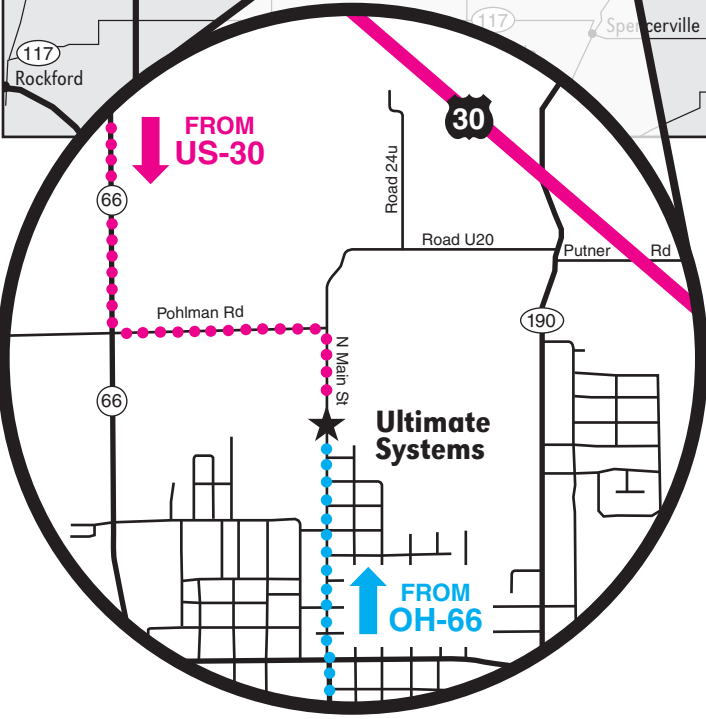

ULTIMATE SYSTEMS, LTD.
MAP AND DIRECTIONS

Note: Delphos, Ohio is located in the Eastern Standard Time Zone

Approximate Miles To Delphos, Ohio From Select Cities:

Fort Wayne, IN	56 Miles	Indianapolis, IN	172 Miles
Toledo, OH	90 Miles	Cleveland, OH	183 Miles
Columbus, OH	113 Miles	Chicago, IL	217 Miles
Detroit, MI	149 Miles	Louisville, KY	236 Miles

FROM THE NORTH (VIA I-75)

- Traveling South on Interstate 75, take the OH-696 exit (Exit 135), toward US-30/DELPHOS/BEAVERDAM.
- Turn LEFT onto OH-696/E LINCOLN HWY.
- Merge onto US-30W toward FORT WAYNE.
- Take the OH-66 ramp and turn LEFT onto OH-66.
- Turn LEFT on POHLMAN ROAD.
- Turn RIGHT on N MAIN ST. (Ultimate Systems is on the LEFT.)

FROM THE SOUTH (VIA OH-66)

- Traveling North on OH-66, turn LEFT onto E. SUTHOFF ST/OH-66.
- Turn RIGHT onto S MAIN ST/OH-66. Continue to follow S MAIN ST.
- Ultimate Systems is on the RIGHT.

FROM THE EAST (VIA US-30)

- Traveling WEST on US-30W toward FORT WAYNE.
- Take the OH-66 ramp and turn LEFT onto OH-66.
- Turn LEFT on POHLMAN ROAD.
- Turn RIGHT on N MAIN ST. (Ultimate Systems is on the LEFT.)

FROM THE WEST (VIA US-30)